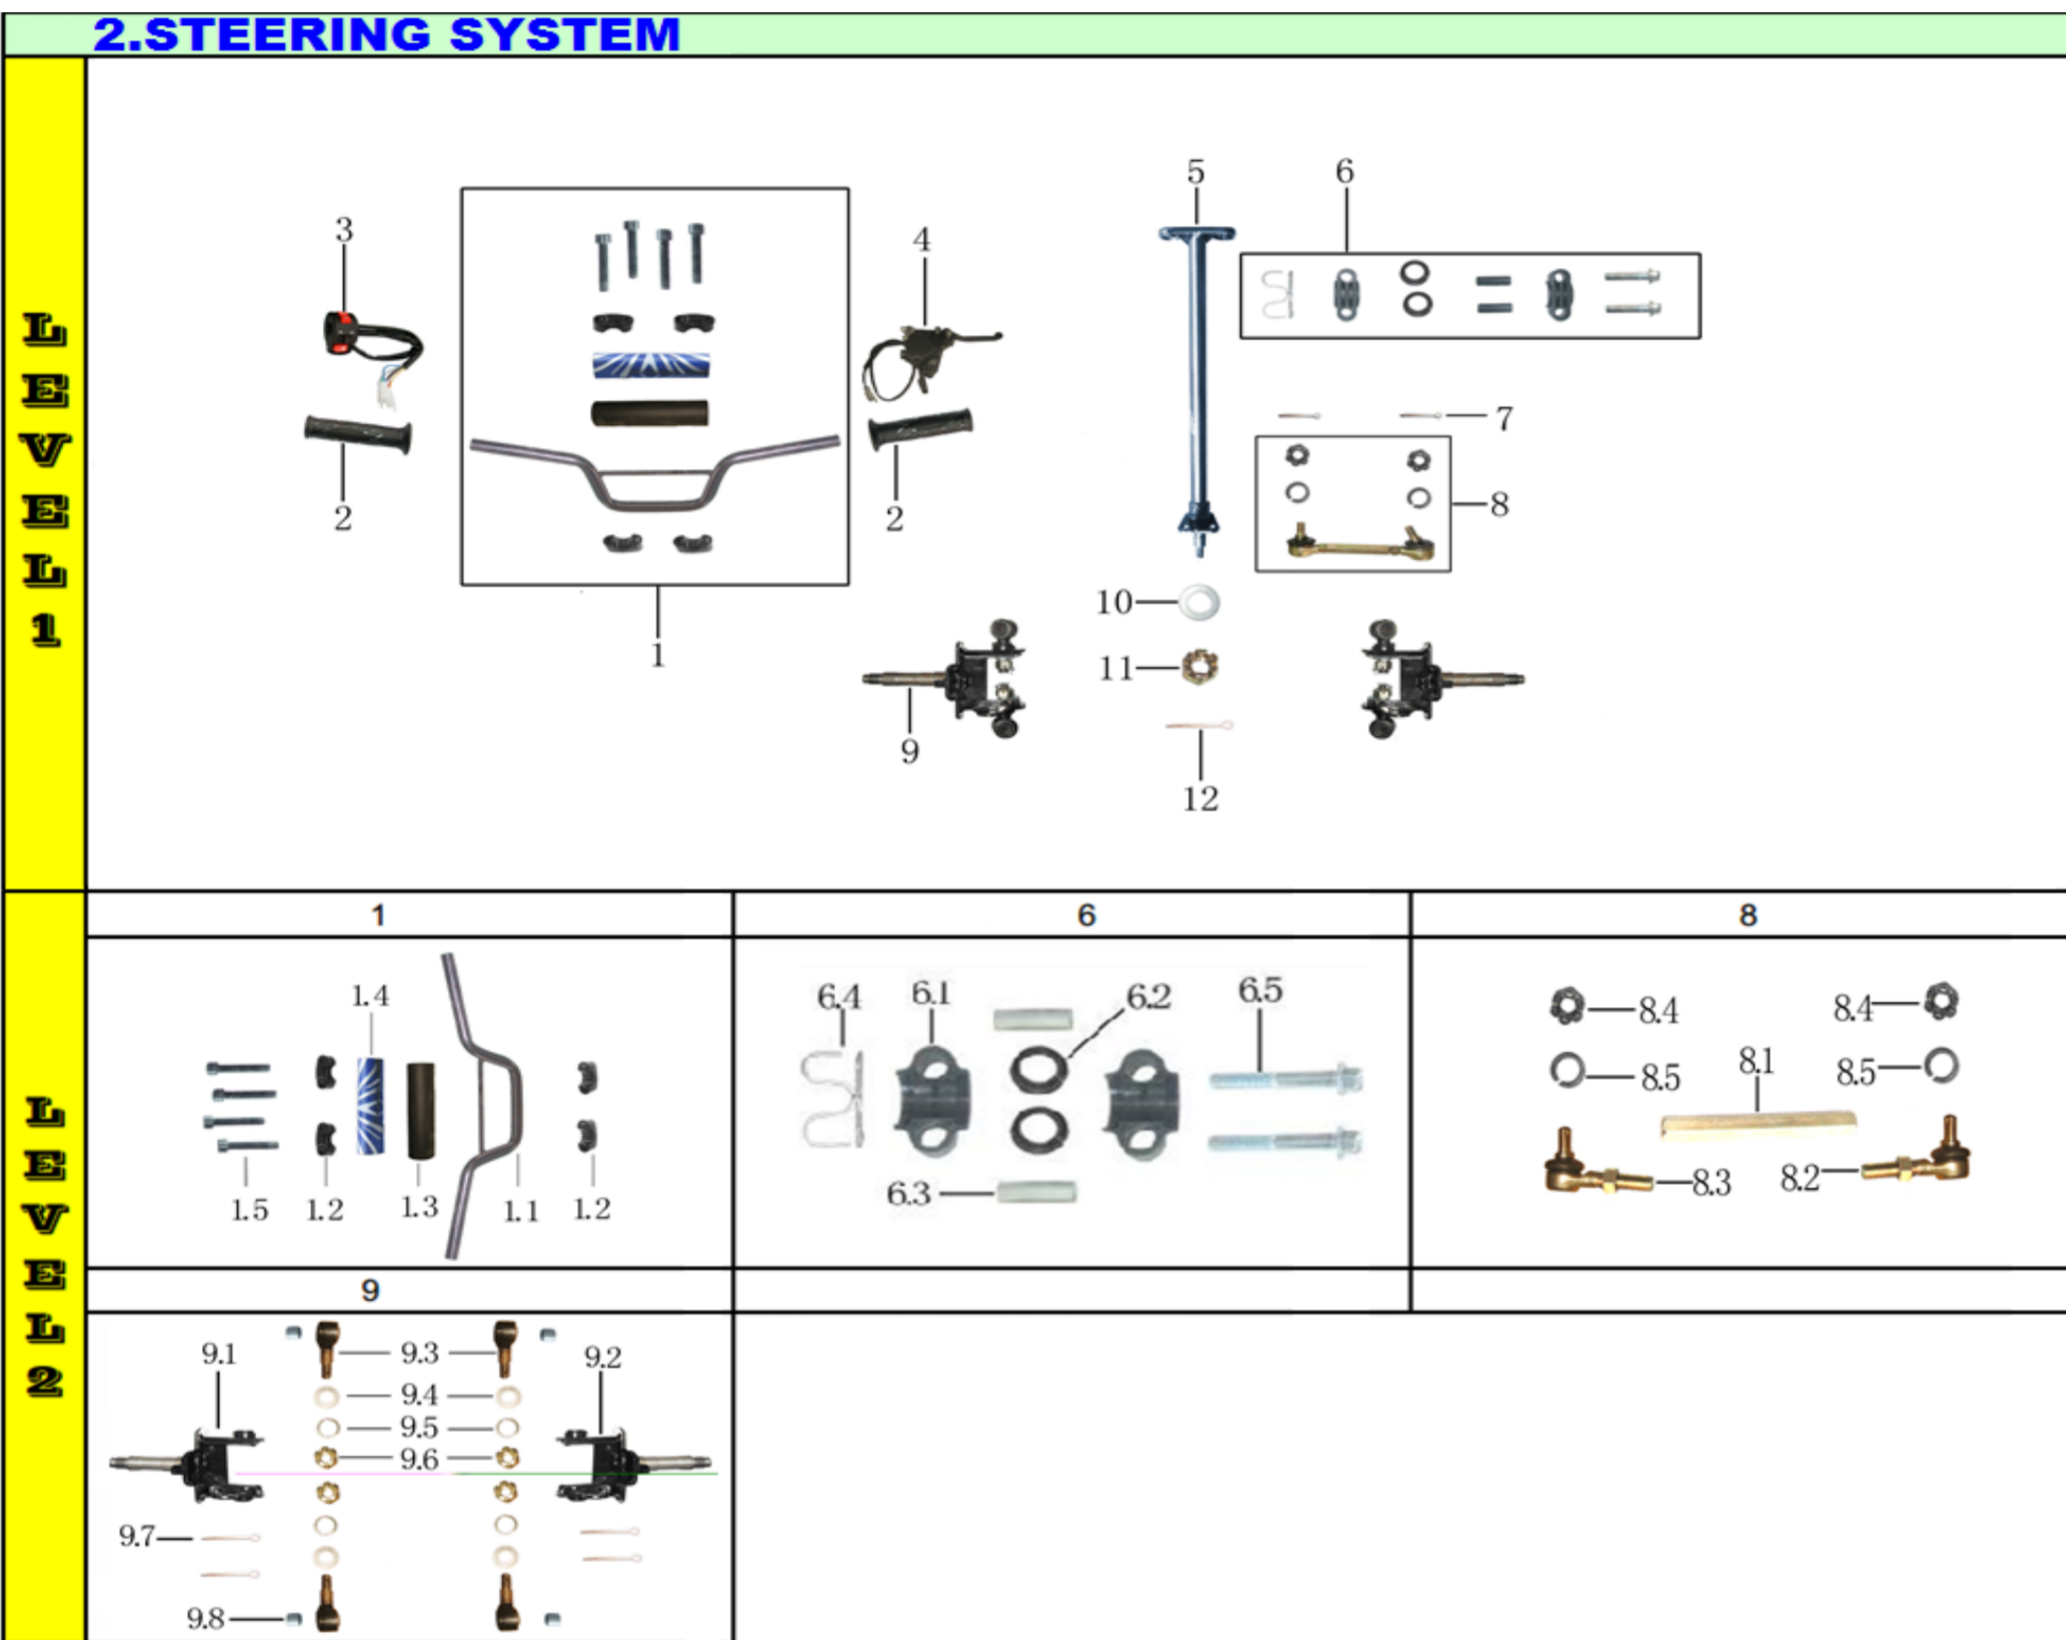

Ref #	Level 1&2 #	Factory Part #	GIO Part #	Description	Compatible Models	QTY	Notes	Location	In-Stock
8	1	YB000C100000000		HANDLE BAR ASSY	N/A	1			
9	1.1	YS000C110000000		HANDLE	802 (OM)	1			
10	1.2	YS000C220000000	G1010083	HANDLE FIXER	T1, T2, T2 DELUX, 802 (OM)	4	Sold as a set	258A3	
11	1.3	YS000P310000000		HANDLE COVER	T1, T2, T2 DELUX, 802 (OM)	1			
12	1.4	YB000P310000001		HANDLE COVER	T2 Delux	1			
13	1.5	G701M08L45D88Z50	G1010083	BOLT M8*45	T1, T2, T2 DELUX, 802 (OM)	4	Sold as a set	258A3	
14	2	YS000C240000000		HAND GRIP	T1, T2, T2 DELUX, 802 (OM)	2			
15	3	YH000D710000000	G1010080/G1050014	STARTING SWITCH	T1, T2, 802 (OM)	1	There are 2 GIO part #s for the same part	258A2/257C2/257D3/257D4	
16	4	YS000D810000001		THROTTLE CONTROL	T2 Delux	1			
17	5	YF000C310000001		STEERING POLE	N/A	1			
18	6	YB000C260000000		STEERING CLIP ASSY	T2 Delux	1			
19	6.1	G587M10L60D88Z50		BOLT M10*60	T1, T2, T2 Delux	2			
20	6.2	YS000C220000001		CLIP	T2 DELUX, 802 (OM)	2			
21	6.3	YB000P110000001		STEERING BUSH d10*D14*L40	T2 DELUX, 802 (OM)	2			
22	6.4	YS000C240000001		RUBBER MAT	T2 DELUX, 802 (OM)	2			
23	6.5	Q141M10D08Z50		NUT M10	T1, T2, T2 DELUX, 802 (OM)	2			
24	7	GB91D002L040Z50		COTTER PIN 2*40	T1, 802 (OM)	4			
25	8	YB000C320000001		STEERING LINK L90	N/A	2			
26	8.1	YB000C320000003		TIE-ROD	N/A	1			
27	8.2	YF000C330000000	G1010100	LINK KNUCKLE	802 (OM)	1	Sold as a set	258A2	
28	8.3	YF000C330000001	G1010100	LINK KNUCKLE	802 (OM)	1	Sold as a set	258A2	
29	8.4	G181M10D08ZG0		NUT M10	T1, T2, T2 DELUX, 802 (OM)	2			
30	8.5	G859M10S02B03000		WASHER d10	T1, T2, 802 (OM)	2			
31	9	YF000C400000006		STEERING KNUCKLE ASSY	N/A	2			
32	10	G093M12S31B31000		WASHER d12	T2 DELUX	1			
33	11	G181M10E08ZG0		NUT M10	802 (OM)	1			
34	12	GB91D002L040Z50		COTTER PIN 2*40	T1, 802 (OM)	1			