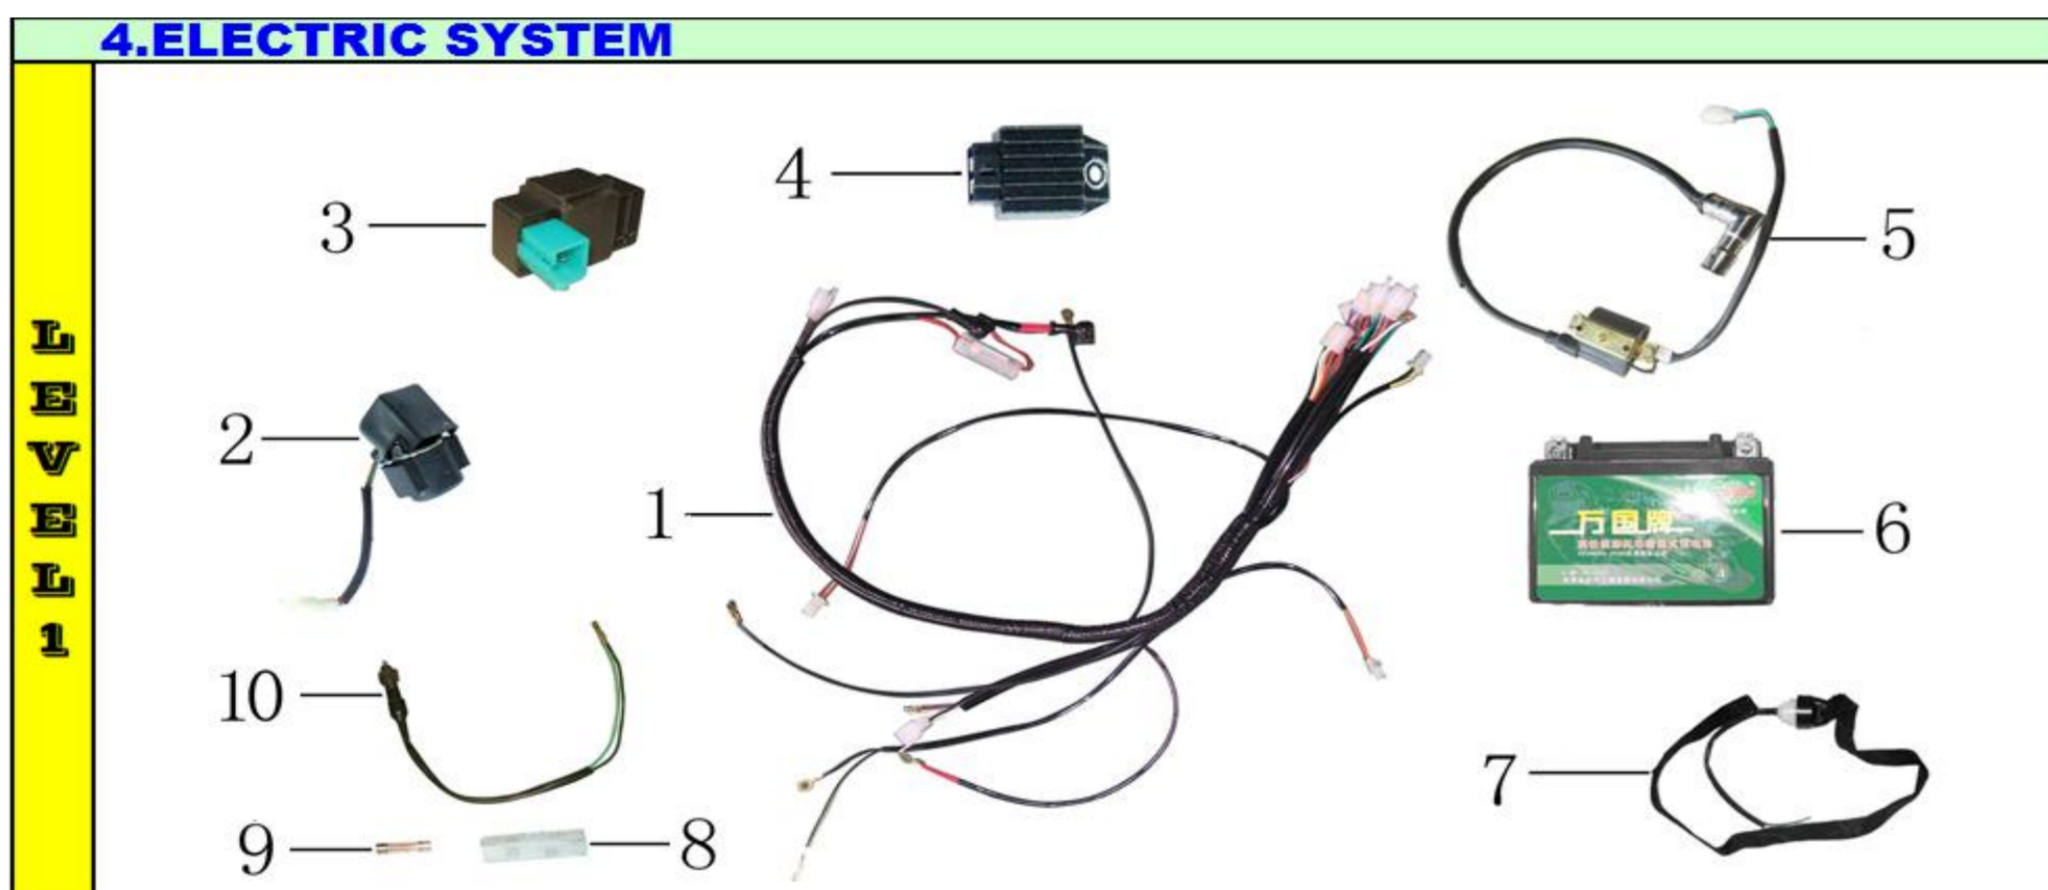

Ref #	Level 1	Factory Part #	GIO Part #	Description	Compatible Models	QTY	Notes	Location	In-Stock
59	1	YB000D110000009		WIRE HARNESS	N/A	1			
60	2	YS000D430000000	G1010009	STARTER RELAY	T1, T2, T2 Delux, 802 (OM)	1		1S1B3	
61	3	YS000D410000001	G1010026	C.D.I	T1, T2 Delux, 802 (OM)	1	Different factory # but the connection is the same	1S1B3	
62	4	YS000D440000001	G1010007	REGULATOR	T2 Delux, 802 (OM)	1	Different factory # but the connection is the same	1S1B2	
63	5	YB000D420000000	G1010008	IGNITION COIL	T2 Delux, 802 (OM)	1	Different factory # but the connection is the same	1S1B1	
64	6	YS000D610000000	G1010015	BATTERY	T1, 802 (OM)	1	Same factory # as T2 but they are not the same batteries	1S1B2	
65	7	YS000D730000000	G1010037	EMERGENCY KILL SWITCH	T1, T2, T2 Delux, 802 (OM)	1		2S8A3	
68	8	SB000D220000001		FUSE BOX	T1, T2, T2 Delux, 802 (OM)	1			
69	9	SB000D220000000		FUSE	T1, T2, T2 Delux, 802 (OM)	1			
70	10	SB000M840000001		REAR BRAKE SWITCH	T2 Delux	1