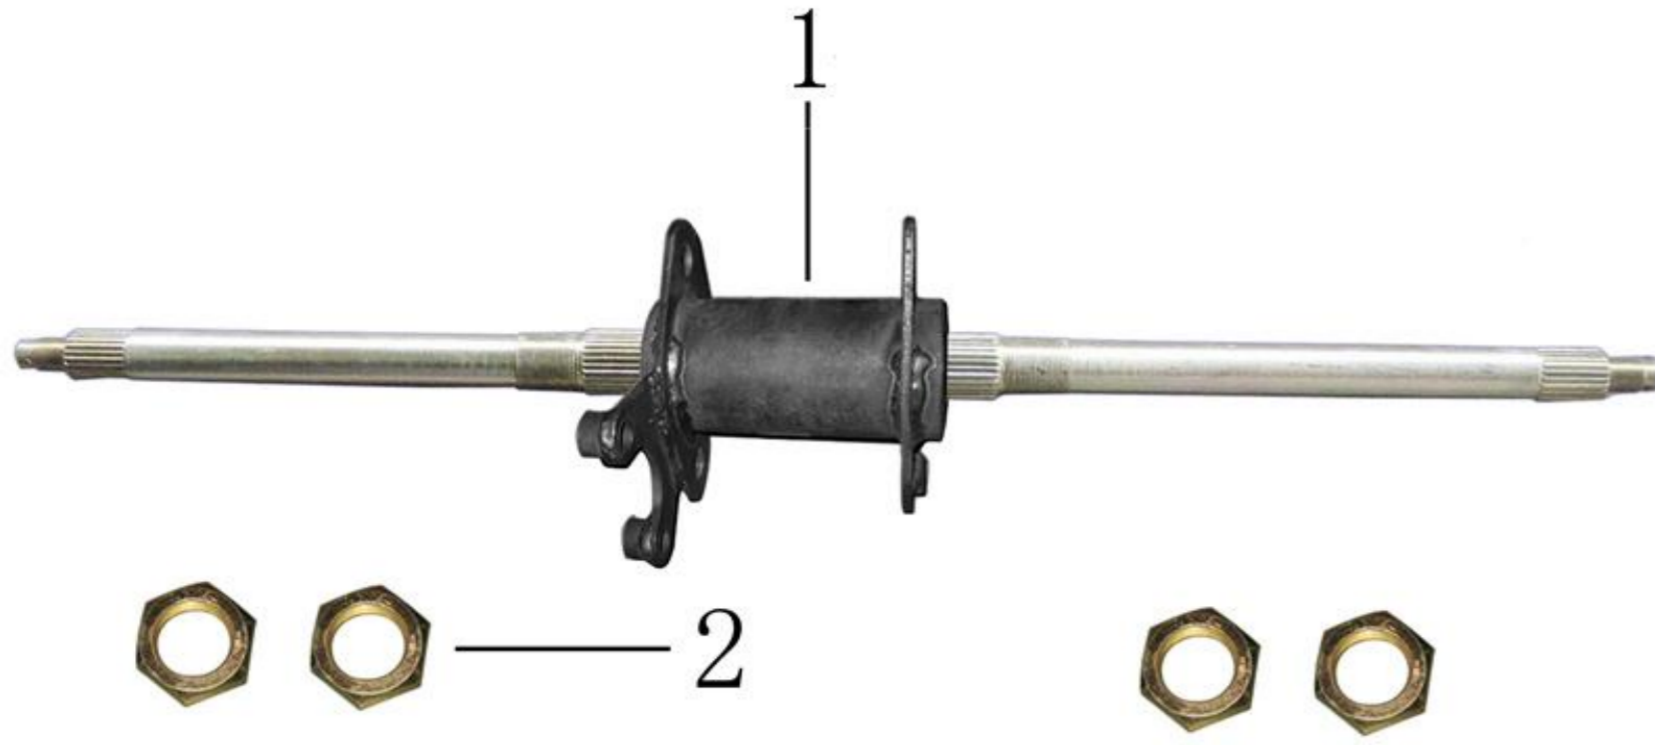

7. REAR AXLE

LEVEL 1

LEVEL 2

Ref #	Level 1&2 #	Factory Part #	GIO Part #	Description	Compatible Models	QTY	Notes	Location	In-Stock
113	1	YB000M500000003	G1010090	REAR AXLE ASSY	N/A	1	Sold as a complete set	2S7D1/2S7D2	
114	1.1	YB000M900000003		REAR AXLE L560	N/A	1			
115	1.2	YF000M500000002		REAR AXLE CONNECTION ROD	N/A	1			
116	1.3	YF000P110000004		METAL BUSH d27*D30*L73.5	N/A	1			
117	1.4	G276DL6202-2LS		BEARING 6205	N/A	2			
118	1.5	Q010D032D052B08		OIL SEAL 32*52*8	N/A	2			
119	2	SG000P412G00000	G1010090	NUT M22*1.5	N/A	4	Sold as a complete set	2S7D1/2S7D2