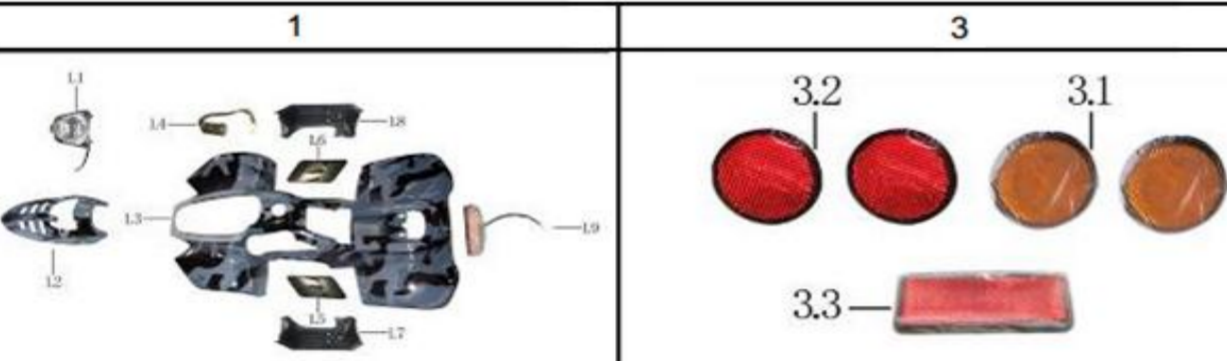

Ref #	Level 1&2 #	Factory Part #	GIO Part #	Description	Compatible Models	QTY	Notes	Location	In-Stock
120	1	YB000L100000001		BODY KITS	802 (OM)	1			
120	1		G1010019	Body Kit - Pink Solid	802 (OM)	1	Includes: 1.2,1.3,1.5-1.8		
120	1		G1010020	Body Kit - Black	802 (OM)	1	Includes: 1.2,1.3,1.5-1.8		
120	1		G1010031	Body Kit - Army	802 (OM)	1	Includes: 1.2,1.3,1.5-1.8		
120	1		G1010033	Body Kit - Spider Black	802 (OM)	1	Includes: 1.2,1.3,1.5-1.8		
120	1		G1010098	Body Kit - Orange	802 (OM)	1	Includes: 1.2,1.3,1.5-1.8	2R6C2	
120	1		G1010099	Body Kit - Urban Camo	802 (OM)	1	Includes: 1.2,1.3,1.5-1.8	2R6C1	
121	1.1	YB000G110000000	G1010055	FRONT LIGHTS	802 (OM)	1		2S8A1	
122	1.2	YB000L110000000		LIGHT COVER	802 (OM)	1			
123	1.3	YB000L100000000		BODY COVER	802 (OM)	1			
124	1.4	YS000D310000000	G1010010/G1050042	IGNITION AND KEYS	T1, T2, T2 Delux, 802 (OM)	1		1S1A4/2S7D4	
125	1.5	YB000L130000000		SIDE COVER	802 (OM)	1			
126	1.6	YB000L140000000		SIDE COVER	802 (OM)	1			
127	1.7	YB000L130000001	G1010058	FOOT PEG (LEFT)	802 (OM)	1		2R6C1	
128	1.8	YB000L140000001	G1010058	FOOT PEG (RIGHT)	802 (OM)	1		2R6C1	
129	1.9	YB000G240000000	G1010044	REAR LIGHTS	802 (OM)	1		2S8A1	
130	2	YB000F110000000	G1010054	SEAT	802 (OM)	1		2S8A4	
131	3	YS000G200000000		REFLECTORS	T1, T2, 802 (OM)	1			
132	3.1	YS000G270000000		FRONT REFLECTORS (AMBER)	T1, T2, 802 (OM)	2			
133	3.2	YS000G270000001		REAR REFLECTORS (RED)	T1, T2, 802 (OM)	2			
134	3.3	YS000G270000002		REAR REFLECTORS (RED)	T1, T2 T2 Delux, 802 (OM)	1