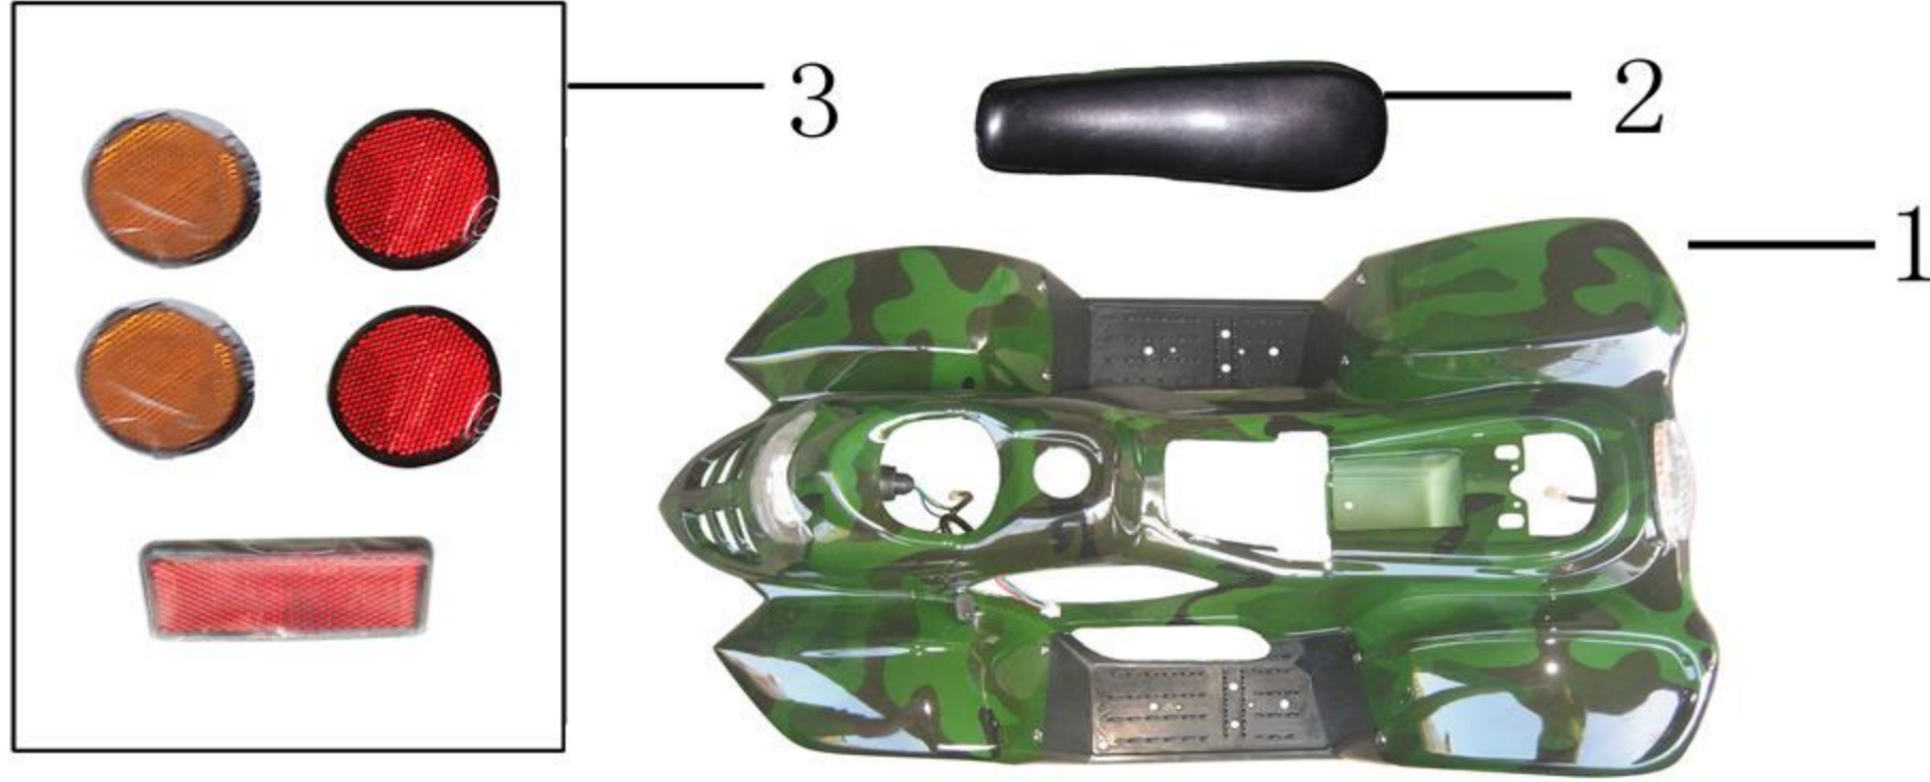

8. BODY KITS

LEVEL 1

LEVEL 2