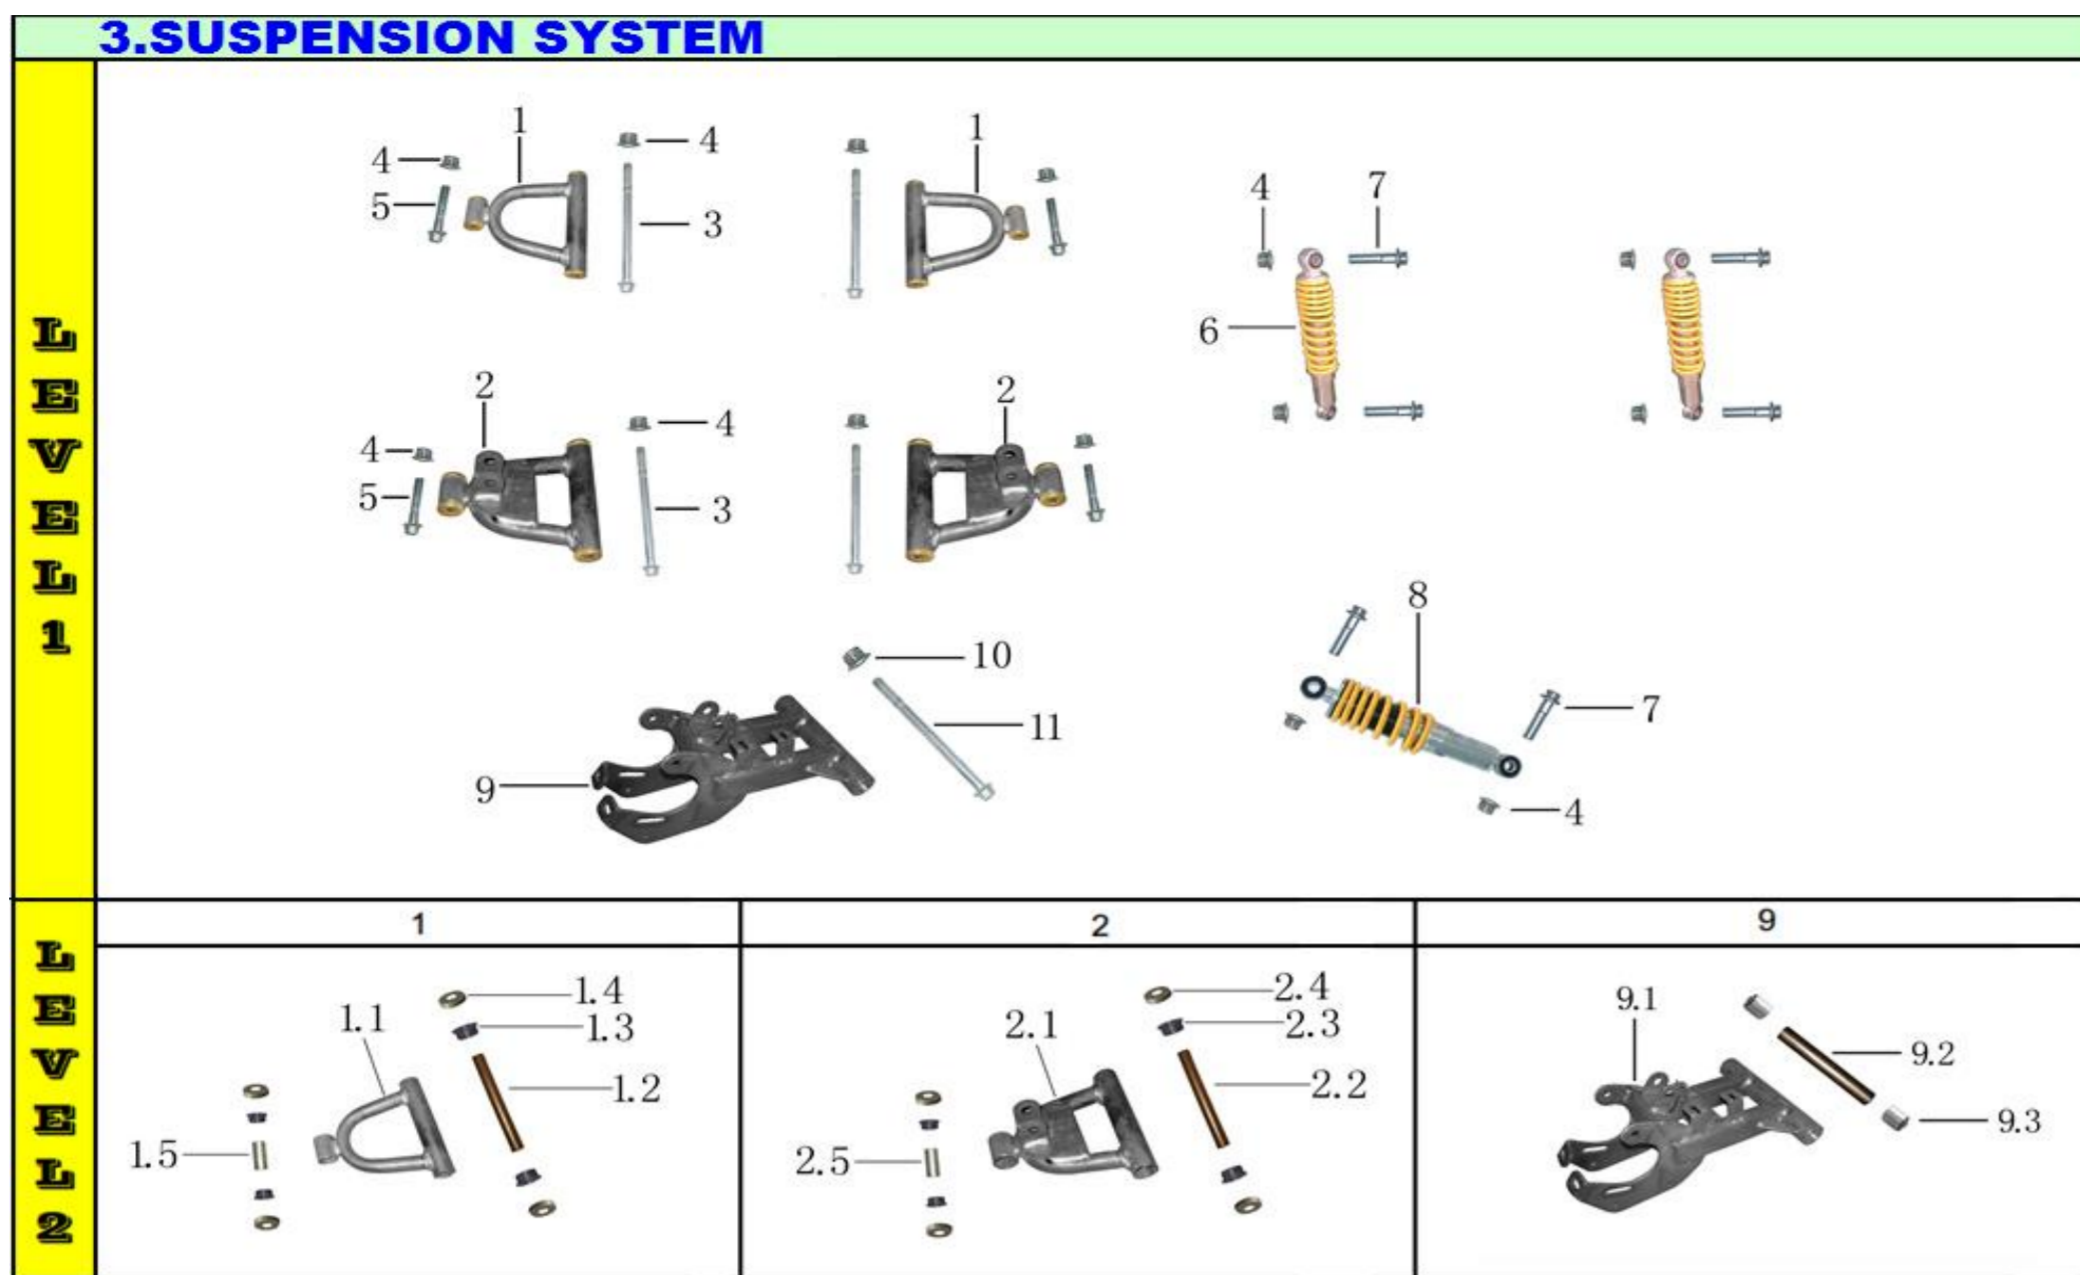

Ref #	Level 1&2 #	Factory Part #	GIO Part #	Description	Compatible Models	QTY	Notes	Location	In-Stock
8	1	YB000C100000000		HANDLE BAR ASSY	N/A	1			
9	1.1	YS000C110000000		HANDLE	802 (OM)	1			
10	1.2	YS000C220000000	G1010083	HANDLE FIXER	T1, T2, T2 DELUX, 802 (OM)	4	Sold as a set	258A3	
11	1.3	YS000P310000000		HANDLE COVER	T1, T2, T2 DELUX, 802 (OM)	1			
12	1.4	YB000P310000001		HANDLE COVER	T2 Delux	1			
13	1.5	G701M08L45D88Z50	G1010083	BOLT M8*45	T1, T2, T2 DELUX, 802 (OM)	4	Sold as a set	258A3	
14	2	YS000C240000000		HAND GRIP	T1, T2, T2 DELUX, 802 (OM)	2			
15	3	YH000D710000000	G1010080/G1050014	STARTING SWITCH	T1, T2, 802 (OM)	1	There are 2 GIO part #s for the same part	258A2/257C2/257D3/257D4	
16	4	YS000D810000001		THROTTLE CONTROL	T2 Delux	1			
17	5	YF000C310000001		STEERING POLE	N/A	1			
18	6	YB000C260000000		STEERING CLIP ASSY	T2 Delux	1			
19	6.1	G587M10L60D88Z50		BOLT M10*60	T1, T2, T2 Delux	2			
20	6.2	YS000C220000001		CLIP	T2 DELUX, 802 (OM)	2			
21	6.3	YB000P110000001		STEERING BUSH d10*D14*L40	T2 DELUX, 802 (OM)	2			
22	6.4	YS000C240000001		RUBBER MAT	T2 DELUX, 802 (OM)	2			
23	6.5	Q141M10D08Z50		NUT M10	T1, T2, T2 DELUX, 802 (OM)	2			
24	7	GB91D002L040Z50		COTTER PIN 2*40	T1, 802 (OM)	4			
25	8	YB000C320000001		STEERING LINK L90	N/A	2			
26	8.1	YB000C320000003		TIE-ROD	N/A	1			
27	8.2	YF000C330000000	G1010100	LINK KNUCKLE	802 (OM)	1	Sold as a set	258A2	
28	8.3	YF000C330000001	G1010100	LINK KNUCKLE	802 (OM)	1	Sold as a set	258A2	
29	8.4	G181M10D08ZG0		NUT M10	T1, T2, T2 DELUX, 802 (OM)	2			
30	8.5	G859M10S02B03000		WASHER d10	T1, T2, 802 (OM)	2			
31	9	YF000C400000006		STEERING KNUCKLE ASSY	N/A	2			
32	10	G093M12S31B31000		WASHER d12	T2 DELUX	1			
33	11	G181M10E08ZG0		NUT M10	802 (OM)	1			
34	12	GB91D002L040Z50		COTTER PIN 2*40	T1, 802 (OM)	1			