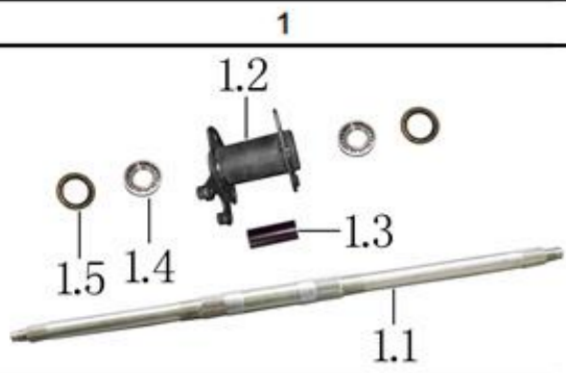

LEVEL 2

Ref #	Level 1&2 #	Factory Part #	GIO Part #	Description	Compatible Models	QTY	Notes	Location	In-Stock
113	1	YB000M500000003	G1010090	REAR AXLE ASSY	N/A	1	Sold as a complete set	2S7D1/2S7D2	
114	1.1	YB000M900000003		REAR AXLE L560	N/A	1			
115	1.2	YF000M500000002		REAR AXLE CONNECTION ROD	N/A	1			
116	1.3	YF000P110000004		METAL BUSH d27*D30*L73.5	N/A	1			
117	1.4	G276DL6202-2LS		BEARING 6205	N/A	2			
118	1.5	Q010D032D052B08		OIL SEAL 32*52*8	N/A	2			
119	2	SG000P412G00000	G1010090	NUT M22*1.5	N/A	4	Sold as a complete set	2S7D1/2S7D2