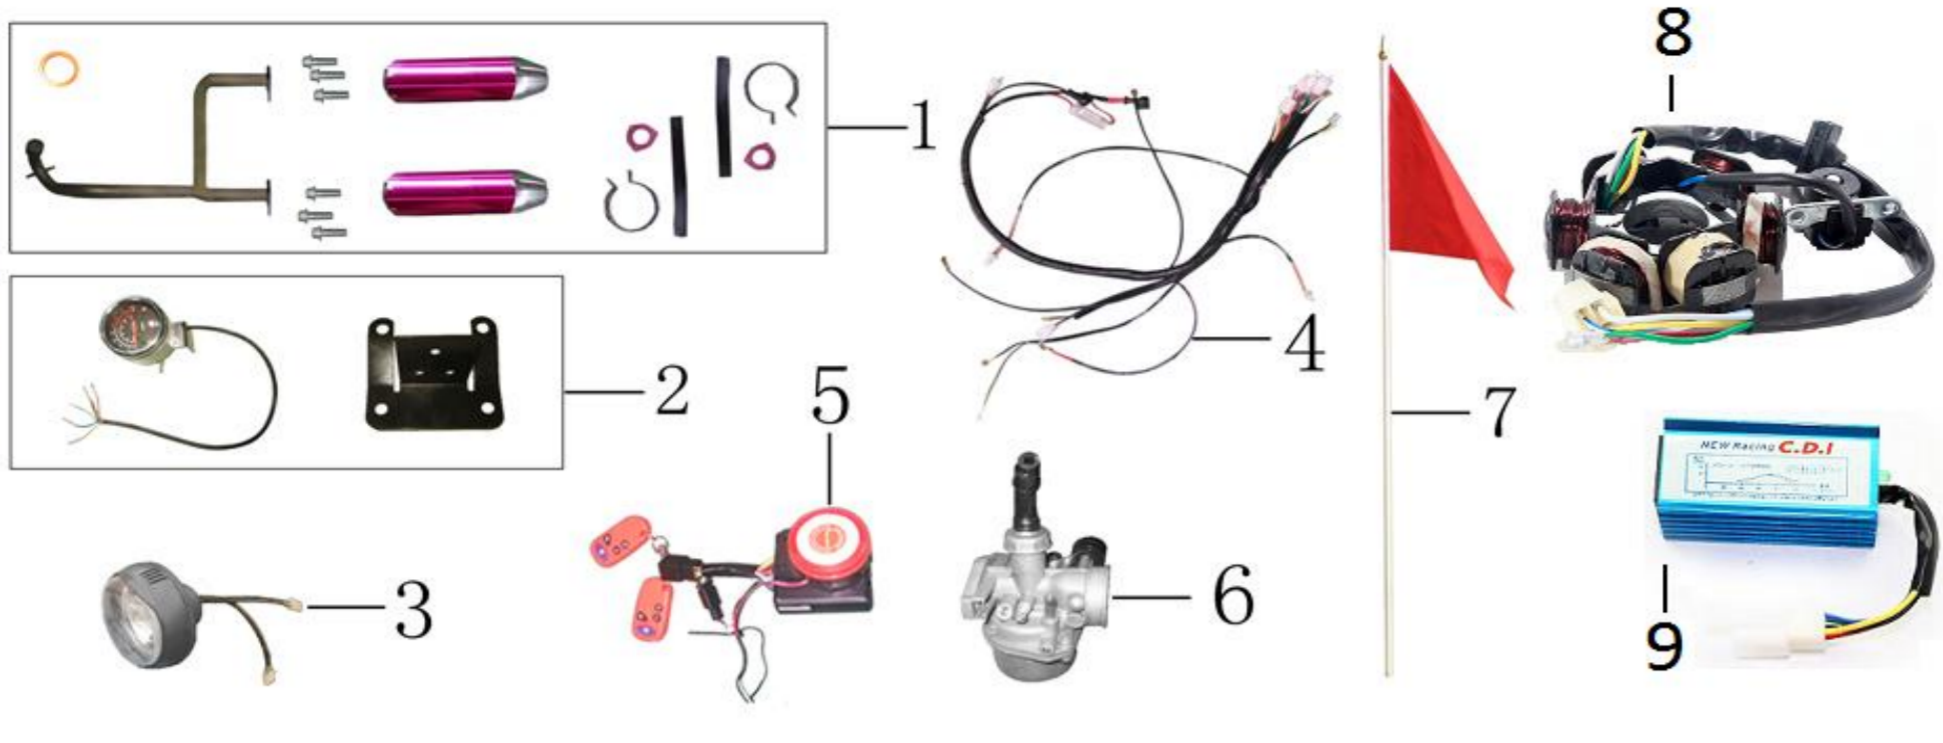

11.OPTION PARTS

LEVEL 1

LEVEL 2