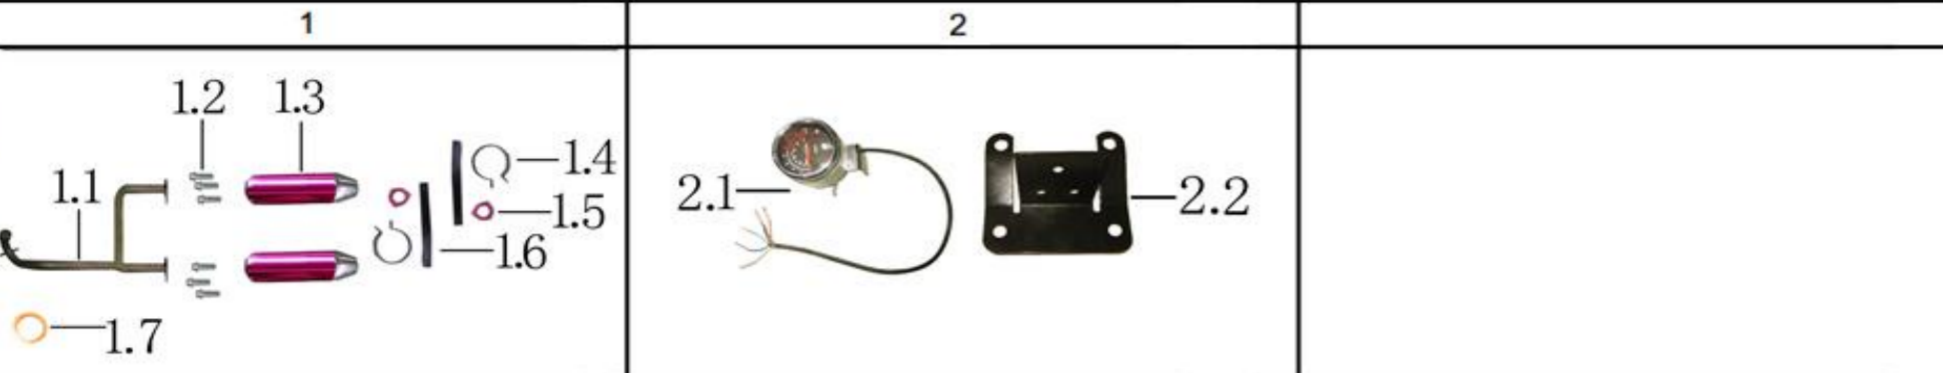

Ref #	Level 1 #	Factory Part #	GIO Part #	Description	Compatible Models	QTY	Notes	Location	In-Stock
167	1	YB000A20000002		ALUMINIUM EXHAUST ASSY	802 (OM)	1			
168	1.1	YB000A210000000		EXHAUST PIPE	802 (OM)	1			
169	1.2	G587M08L20D88Z50		BOLT M8*20	T1, T2 Delux, 802 (OM)	6			
170	1.3	YB000A400000000		MUFFLER	802 (OM)	2			
171	1.4	PB000A450000000		MUFFLER CIRCLIP	802 (OM)	2			
172	1.5	YB000A450000000		EXHAUST SEAL GASKET	802 (OM)	2			
173	1.6	PB000A450000001		MUFFLER CIRCLIP RUBBER GASKET	802 (OM)	2			
174	1.7	YS000A440000000		MUFFLER SEAL	T1, T2, T2 Delux, 802 (OM)	1			
175	2	YF000H000000000		SPEEDOMETER ASSY	802 (OM)	1			
176	2.1	YF000H110000000		SPEEDOMETER	802 (OM)	1			
177	2.2	YF000B450000000		SPEEDOMETER BRACKET	802 (OM)	1			
178	3	YB000G110000001		HEADLIGHT	T2 Delux	1			
179	4	YB000D110000002		WIRE HARNESS	802 (OM)	1			
180	5	YB000D530000000	G1010035	ALARM MODULE	T2 Delux, 802 (OM)	1		2S8A1/2S8A4	
181	6	YH000E510000000		MIKUNI CARB	T1, T2 Delux, 802 (OM)	1			
182	7	YB000P500000001		MAST d8*L1000	T2 Delux	1			
183	8		G1010030	Stator with 6 coils	???	1		2S8A3	
184	9		G1010091	Performance CDI	???	1		2S4A2