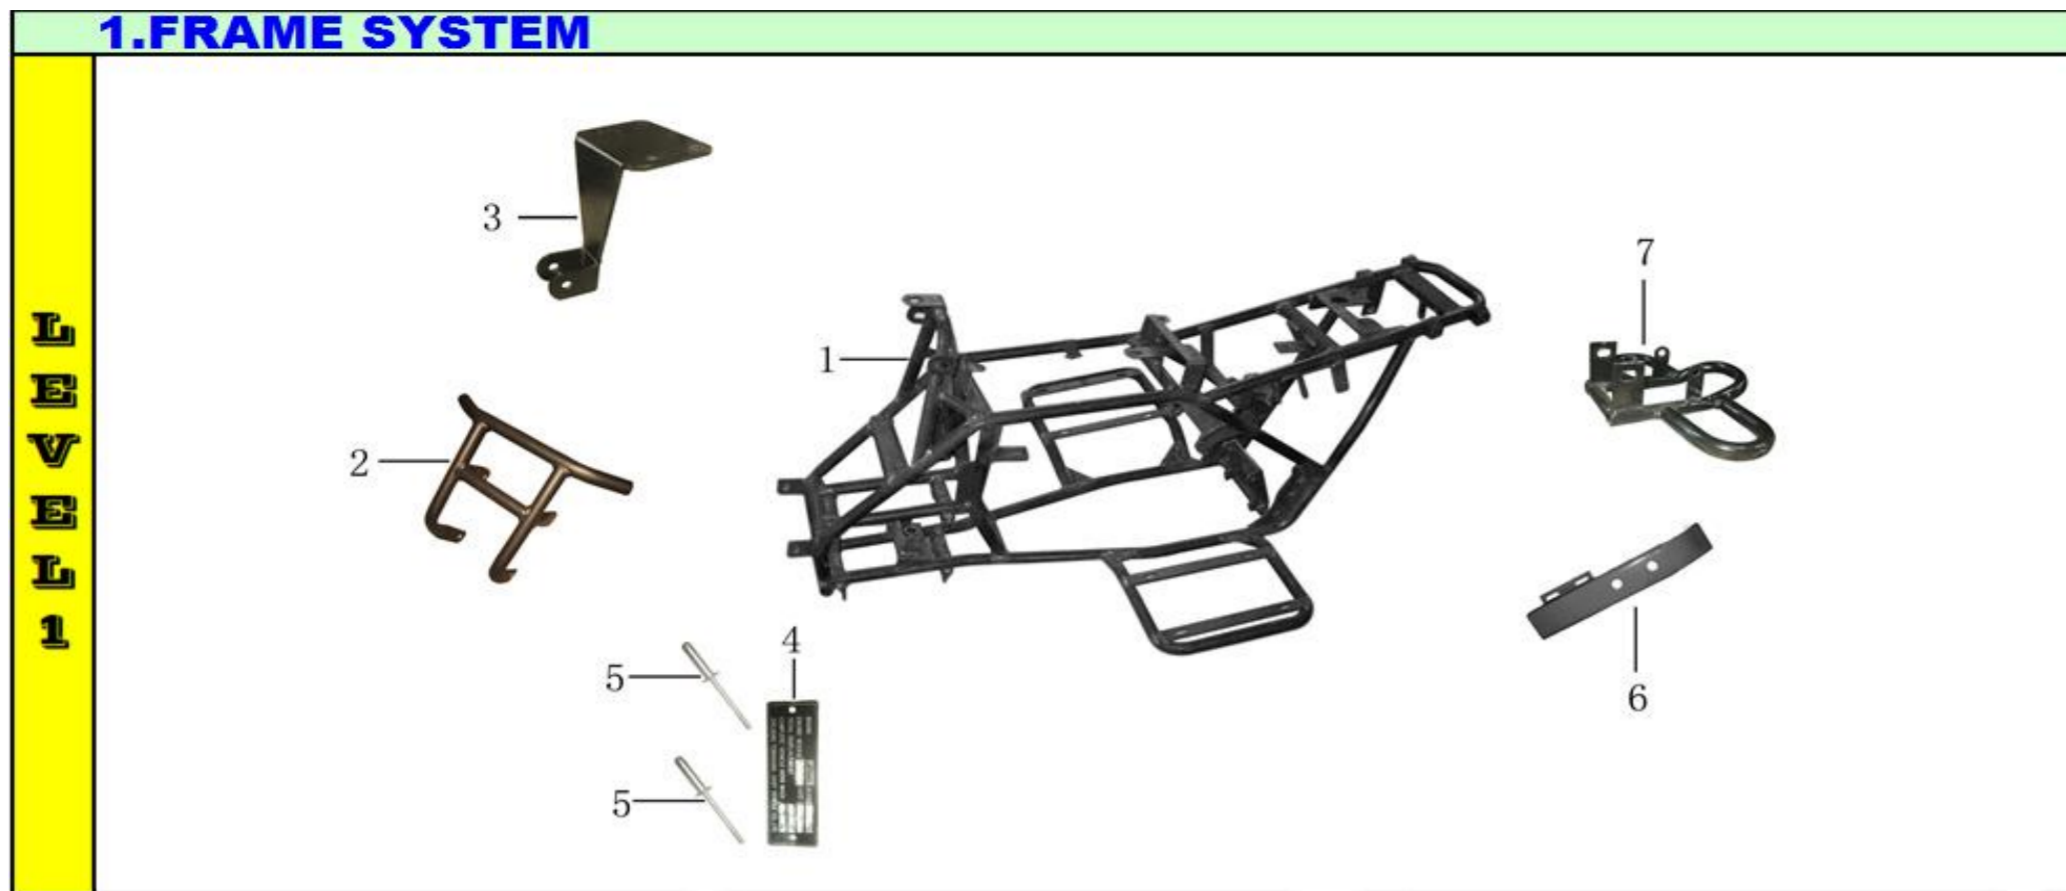

PARTS MANUAL

MODEL

Mini Spyder - YL802

Ref #	Level 1 #	Factory Part #	GIO Part #	Description	Compatible Models	QTY	Notes	Location	In-Stock
1	1	YB000B10000004		FRAME	N/A	1			
2	2	YB000F310000000		BUMPER	N/A	1			
3	3	YP000B430000000		HEADLIGHT BRACKET	N/A	1			
4	4	SB000Z610000000		NAMEPLATE	N/A	1			
5	5	G618D004L016Z50		RIVET 4*16	802 (OM)	2			
6	6	YS000F320000001		CHAIN COVER	T1, T2, T2 Delux	1			
7	7	YS000F320000000		CHAIN GUARD	T1, T2, T2 Delux	1			