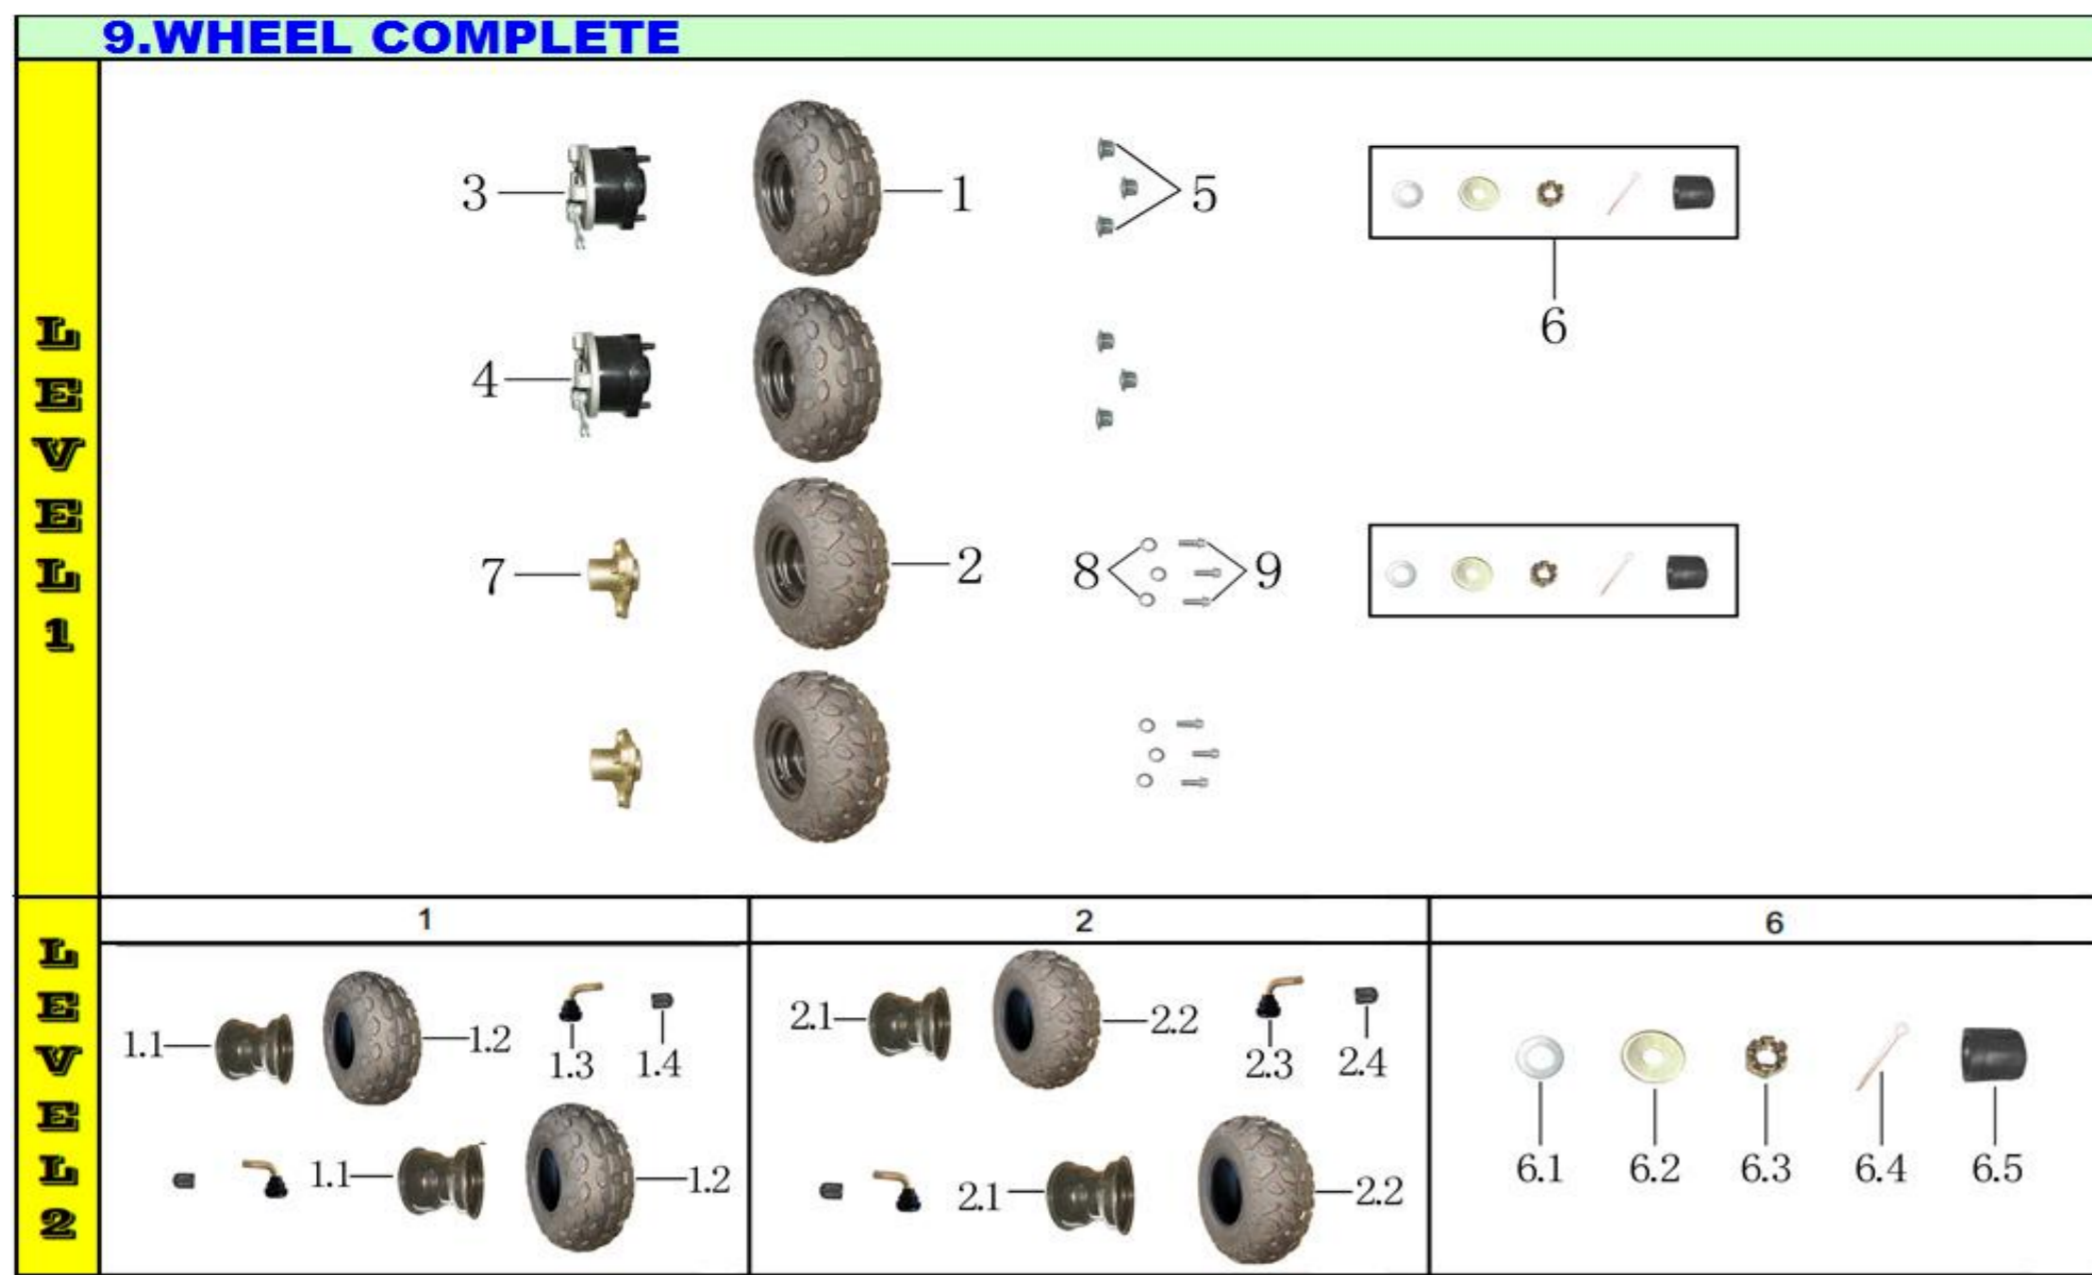

8. BODY KITS

LEVEL 1

LEVEL 2

Ref #	Level 1&2 #	Factory Part #	GIO Part #	Description	Compatible Models	QTY	Notes	Location	In-Stock
120	1	YB000L100000001		BODY KITS	802 (OM)	1			
120	1		G1010019	Body Kit - Pink Solid	802 (OM)	1	Includes: 1.2,1.3,1.5-1.8		
120	1		G1010020	Body Kit - Black	802 (OM)	1	Includes: 1.2,1.3,1.5-1.8		
120	1		G1010031	Body Kit - Army	802 (OM)	1	Includes: 1.2,1.3,1.5-1.8		
120	1		G1010033	Body Kit - Spider Black	802 (OM)	1	Includes: 1.2,1.3,1.5-1.8		
120	1		G1010098	Body Kit - Orange	802 (OM)	1	Includes: 1.2,1.3,1.5-1.8	2R6C2	
120	1		G1010099	Body Kit - Urban Camo	802 (OM)	1	Includes: 1.2,1.3,1.5-1.8	2R6C1	
121	1.1	YB000G110000000	G1010055	FRONT LIGHTS	802 (OM)	1		2S8A1	
122	1.2	YB000L110000000		LIGHT COVER	802 (OM)	1			
123	1.3	YB000L100000000		BODY COVER	802 (OM)	1			
124	1.4	YS000D310000000	G1010010/G1050042	IGNITION AND KEYS	T1, T2, T2 Delux, 802 (OM)	1		1S1A4/2S7D4	
125	1.5	YB000L130000000		SIDE COVER	802 (OM)	1			
126	1.6	YB000L140000000		SIDE COVER	802 (OM)	1			
127	1.7	YB000L130000001	G1010058	FOOT PEG (LEFT)	802 (OM)	1		2R6C1	
128	1.8	YB000L140000001	G1010058	FOOT PEG (RIGHT)	802 (OM)	1		2R6C1	
129	1.9	YB000G240000000	G1010044	REAR LIGHTS	802 (OM)	1		2S8A1	
130	2	YB000F110000000	G1010054	SEAT	802 (OM)	1		2S8A4	
131	3	YS000G200000000		REFLECTORS	T1, T2, 802 (OM)	1			
132	3.1	YS000G270000000		FRONT REFLECTORS (AMBER)	T1, T2, 802 (OM)	2			
133	3.2	YS000G270000001		REAR REFLECTORS (RED)	T1, T2, 802 (OM)	2			
134	3.3	YS000G270000002		REAR REFLECTORS (RED)	T1, T2 T2 Delux, 802 (OM)	1			