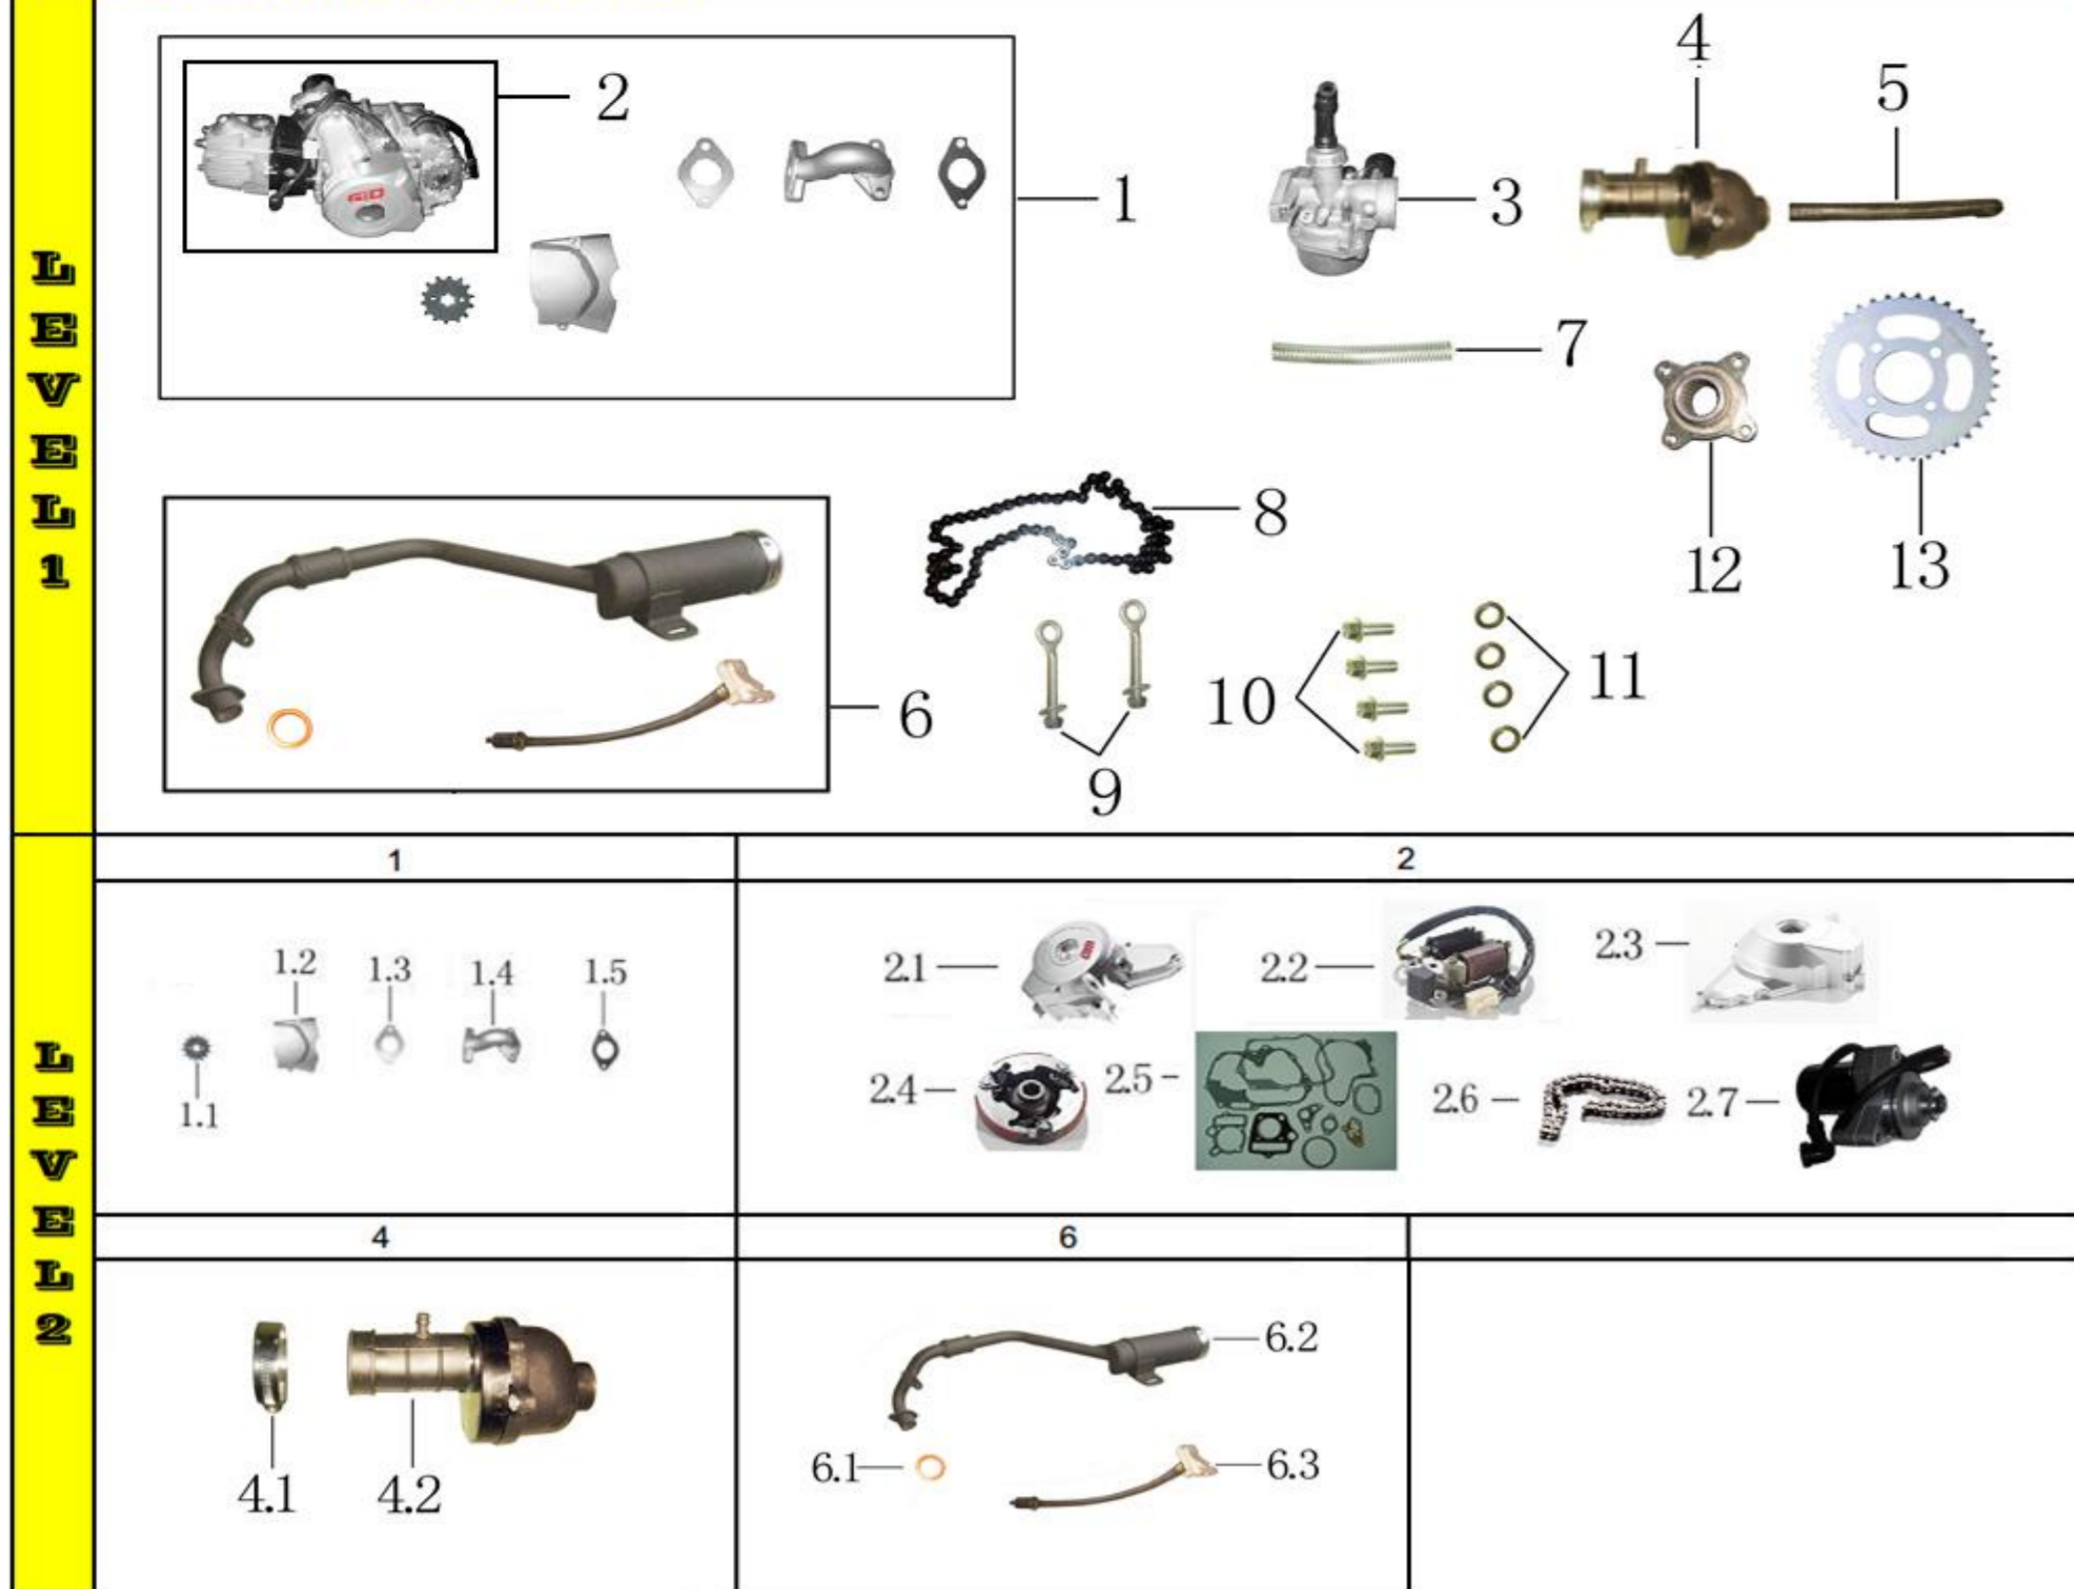

5. TRANSMISSION SYSTEM

Ref #	Level 1&2 #	Factory Part #	GIO Part #	Description	Compatible Models	QTY	Notes	Location	In-Stock
71	1	YB000J00000004		ENGINE ASSY	N/A	1			
72	1.1	YS000M10YB00000	G1010038	FRONT SPROCKET	802 (OM)	1			
73	1.2	YF000J110000000	G1010056	ENGINE CHAIN GUARD	802 (OM)	1			
74	1.3	YB000E910000000		INTAKE MANIFOLD GASKET	T2 Delux	1			
75	1.4	YF000E540000000		INTAKE MANIFOLD	T1, T2, T2 Delux	1			
76	1.5	YS000E910000001		INTAKE MANIFOLD GASKET(PLASTIC)	T1, T2, T2 Delux, 802 (OM)	1			
77	2	YB000J100000006		ENGINE		1			
78	2.1		G1010061	Side Engine Cover I		1			
79	2.2		G1010028	Stator with 2 coils		1			
80	2.3		G1010077	Side Engine Cover II		1			
81	2.4		G1010013	Clutch		1			
82	2.5		G1010039	Complete Gasket Kit		1			
83	2.6		G1010085	Starter Chain		1			
84	2.7		G1010052	Starter		1			
85	3	YH000E510000001	G1010062	CARBURETOR	N/A	1		151B1	
86	4	YB000A000000002		AIR FILTER ASSY	T2 Delux	1			
87	4.1	Q620AD45Z50		CIRCLIP	T1, T2, T2 Delux, 802 (OM)	1			
88	4.2	YB000A300000001		AIR FILTER	T2 Delux	1			
89	5	YB000E610000007		EXHAUST	T2 Delux	1			
90	6	YB000A000000003		EXHAUST	N/A	1			
91	6.1	YS000A440000000		MUFFLER SEAL	T1, T2, T2 Delux, 802 (OM)	1			
92	6.2	YB000A200000001		MUFFLER	N/A	1			
93	6.3	YB000A500000001		SECOND FILL VALVE	T2 Delux	1			
94	7	YB000E910000001		SPRING FOR OIL TUBE	T2 Delux	1			
95	8	JCASI4200761YB0		CHAIN	N/A	1			
96	9	YS000M140000000		CHAIN ADJUSTER	T1, T2, T2 Delux	2			
97	10	G587M08L20D88Z50		BOLT M8*20	T1, T2 Delux, 802 (OM)	4			
98	11	G093M08S21B21000		WASHER d8	T1, T2, T2 Delux, 802 (OM)	4			
99	12	YS000M65ZG00000		SPROCKET FLANGE	T1, 802 (OM)	1			
100	13	YS000M100000000	G1010014	REAR SPROCKET	802 (OM)	1