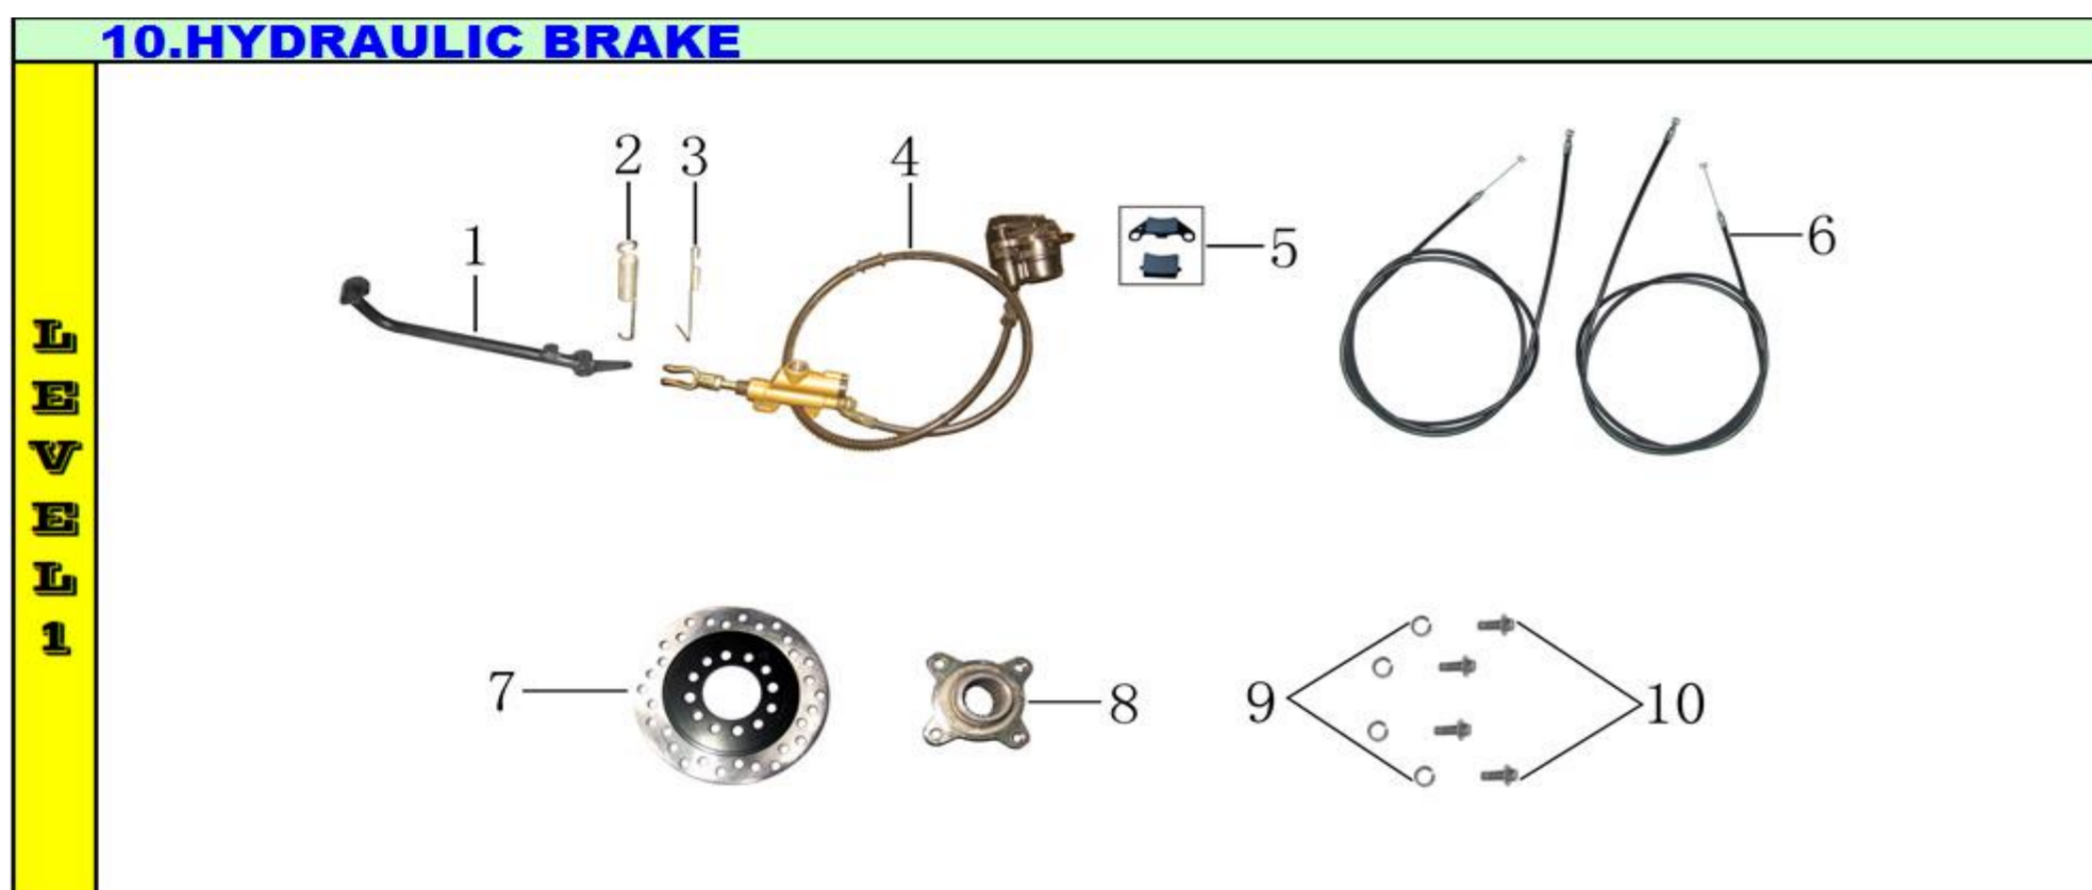

Ref #	Level 1	Factory Part #	GIO Part #	Description	Compatible Models	QTY	Notes	Location	In-Stock
157	1	YB000M800000011		REAR BRAKE LEVER	N/A	1			
158	2	YB000M800000007		SPRING FOR REAR BRAKE LEVER	T2 Delux	1			
159	3	SB000M84ZS00000		SPRING FOR REAR BRAKE SWITCH	T2 Delux	1			
160	4	YB000M800000010		REAR CALIPER	N/A	1			
161	5	YF000M810000000	G1010041/G1050033	REAR BRAKE PADS	T1, T2, T2 Delux, 802 (OM)	1	Contains two different GIO numbers for identical part	1S1B3	
162	6	YF000M800000000		FRONT BRAKE CABLE	N/A	2			
163	7	YS000M820000000	G1010018	REAR ROTOR	T1, T2, 802 (OM)	1		2S8A3	
164	8	YS000M85ZG00000		ROTOR FLANGE	T1, T2, 802 (OM)	1			
165	9	G093M08S21B21000		WASHER d8	T1, T2, T2 Delux, 802 (OM)	2			
166	10	G587M08L16D88ZS0		BOLT M8*16	T1, T2, T2 Delux, 802 (OM)	2