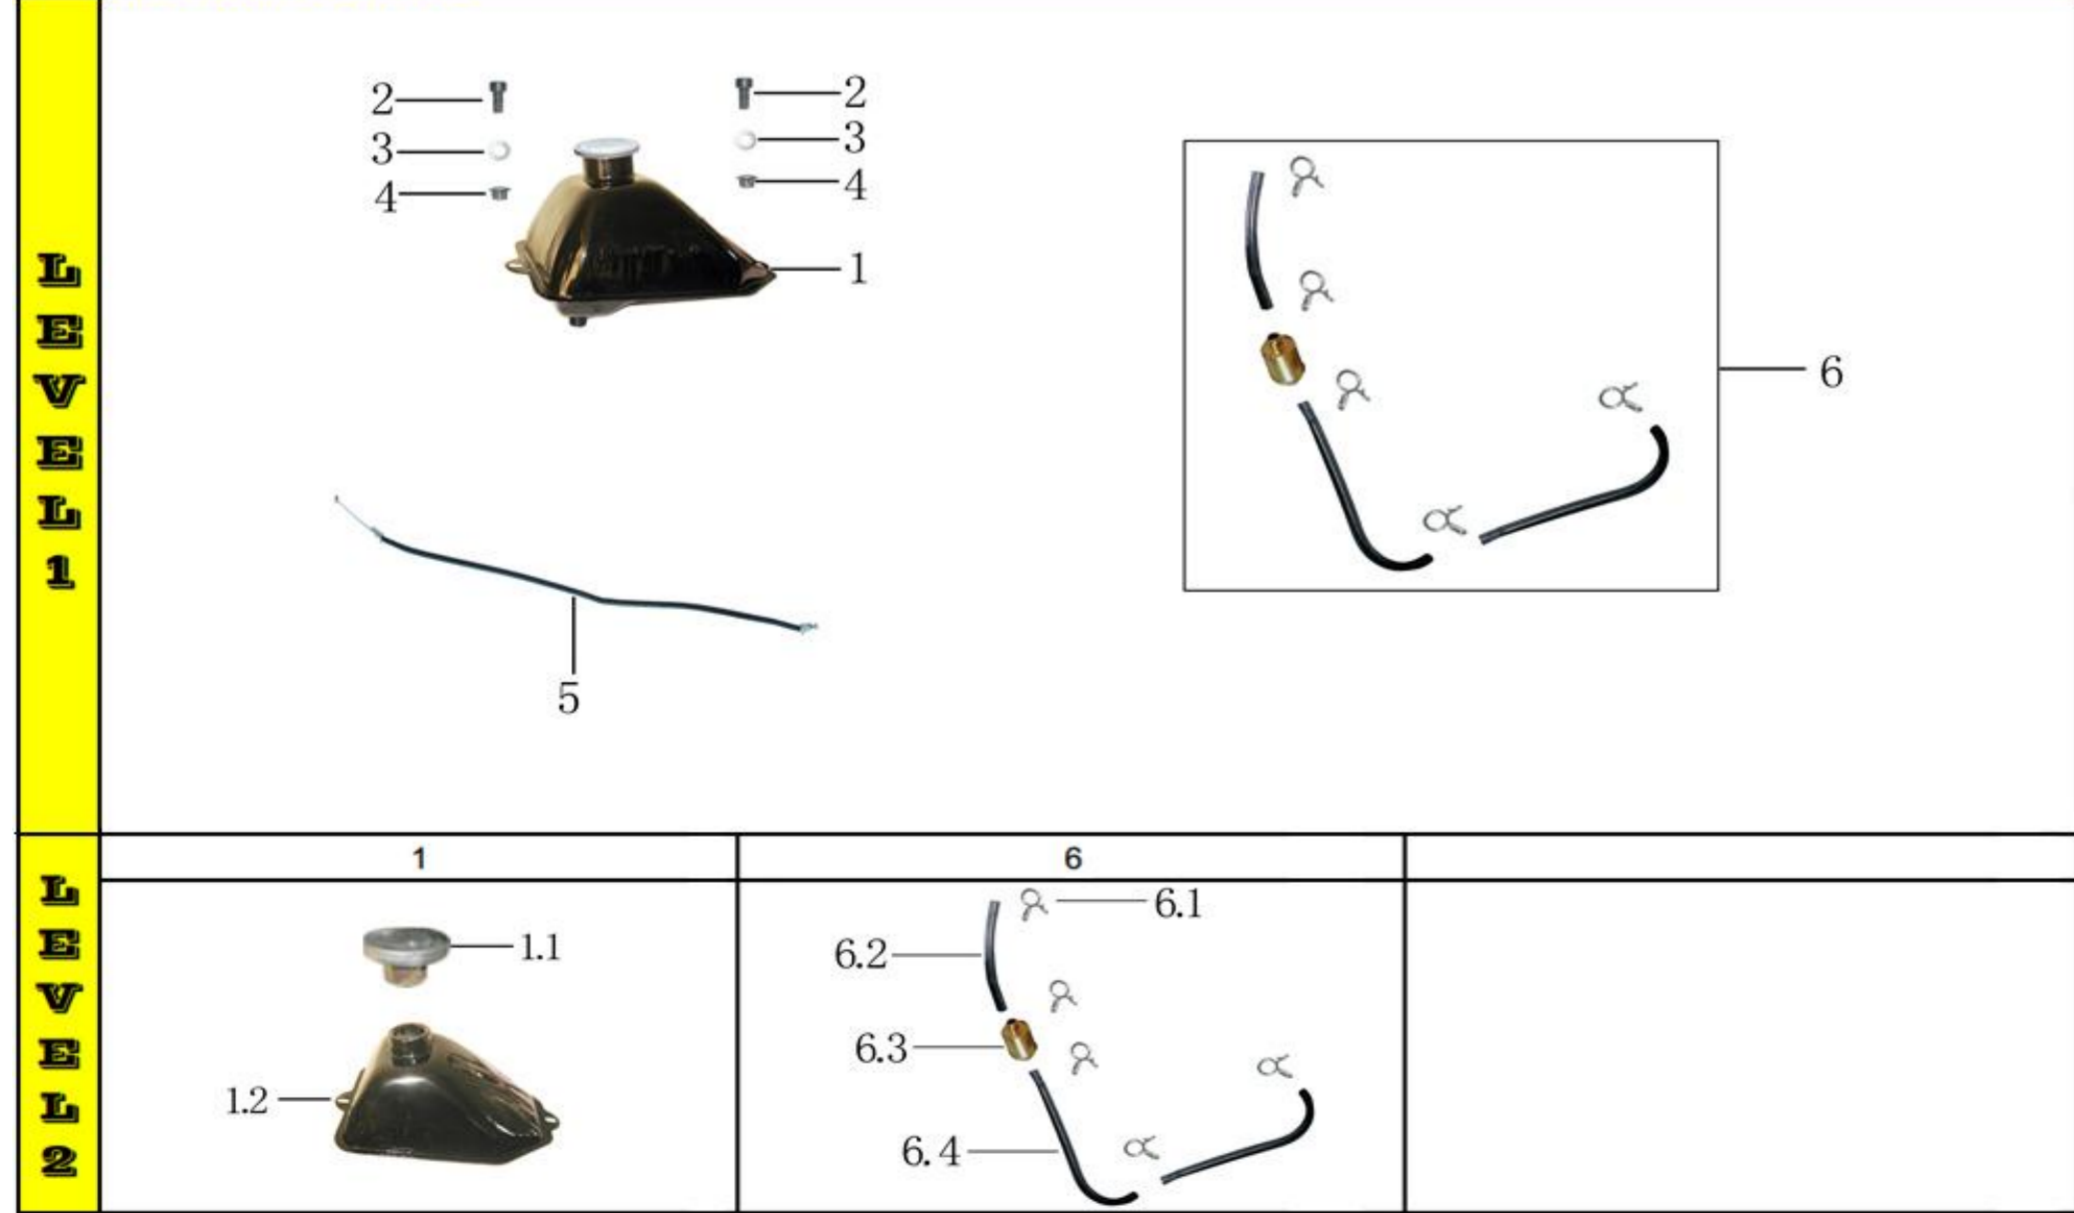

6. FUEL TANK

Ref #	Level 1&2 #	Factory Part #	GIO Part #	Description	Compatible Models	QTY	Notes	Location	In-Stock
101	1	YB000E100000000		FUEL TANK ASSY	N/A	1			
102	1.1	YB000E150000000		FUEL TANK CAP	N/A	1			
103	1.2	YB000E110000000		FUEL TANK	N/A	1			
104	2	G702M06L20C00Z50		SCREW M6*20	802 (OM)	2			
105	3	Q051M6D16H02Z50		WASHER	T2 Delux, 802 (OM)	2			
106	4	Q141M06C08Z50		NUT M6	T2 Delux, 802 (OM)	2			
107	5	YS000M220000000	G1010012	THROTTLE CABLE 735*75	T1, T2, T2 Delux, 802 (OM)	1		258A2	
108	6	YB000E200000000		FUEL FILTER	N/A	1			
109	6.1	Q621AB7000		CIRCLIP B7	T1, T2, T2 Delux, 802 (OM)	5			
110	6.2	YB000E610000005		FUEL TUBE#4.5*D8.5*100	T2 Delux	1			
111	6.3	SB000E210000000	G1010040	FUEL FILTER	T1, T2, 802 (OM)	1		151B3	
112	6.4	YB000E610000005		FUEL TUBE#4.5*D8.5*150	T2 Delux	2